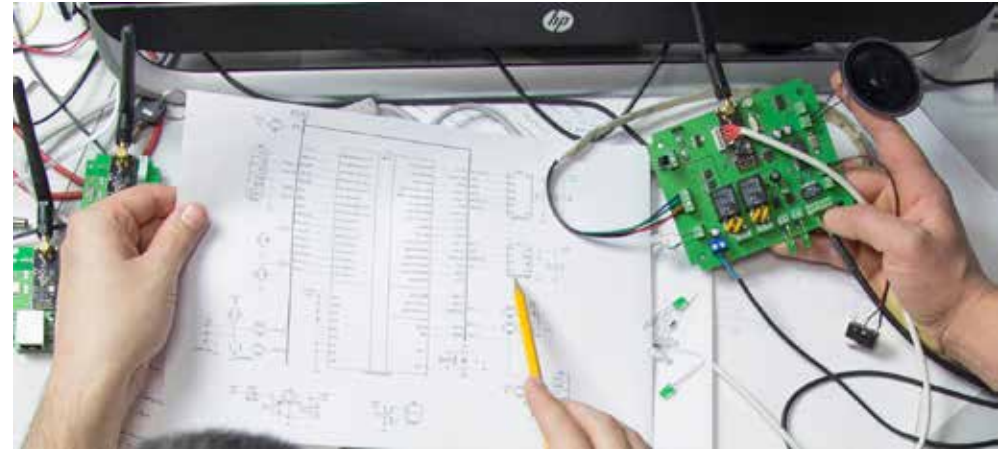

The production of game sets is a complicated process. It includes tracing and design of printed boards, assembly of electronic components, flux washing, coating of electronics with special protective layer, final assembly process. The large production area, the use of special machines and the strict control of each stage eliminate the human factor. Automation and reliable electronic components enable us to keep the quality on a high level. The game sets have passed the GOST R and CE-certification, the optical system has successfully passed the tests for light-biological safety.