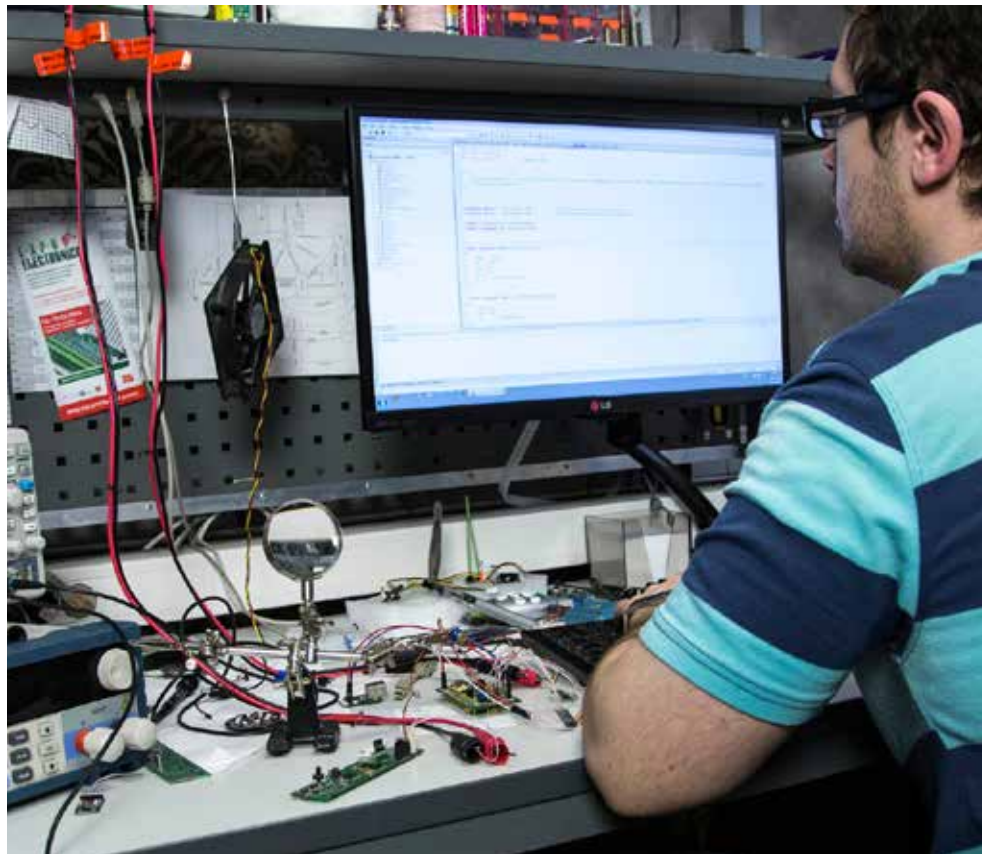

MASTERS

DEVELOPMENT

We start with an idea and bring it to the final version, which has no flaws. Programmers, engineers, designers, and testers work every day on technologies that have become the standard in the laser tag industry. LASERWAR specialists create hardware, think over circuitry engineering, write hundreds of thousands of code lines for microchips and laser tag configurator. The company pays special attention to the design. The interface of programs and applications has been thought out to the last detail: it's all about the essentials. Everything is user friendly. Everybody can handle the setup of the game sets. Everything is subject to the Plug & Play technology.